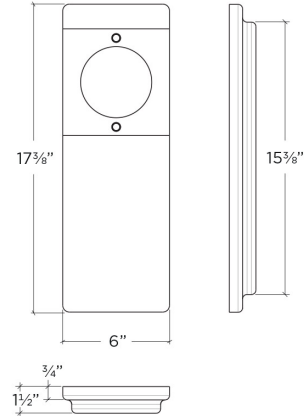

210062 | PRESENTATION BOARD

FIRECLAY SINK ACCESSORY

Specifications

Model	210062
Collection	Presentation board
Compatible bowl dimension (front-to-back)	16"
Overall dimensions	6" × 17 3/8" × 1 1/2"

Features

- Profiled to sit perfectly on Fira sink accessory ledge, or be used on countertop
- Designed to match with other walnut accessories
- Ideal as a presentation board or water station tray
- Made of 1-1/2" thick solid walnut, edge grain construction
- Includes 3 interchangeable stainless steel plates, for different applications
- Treated with penetrating beeswax
- Safe for all food preparation